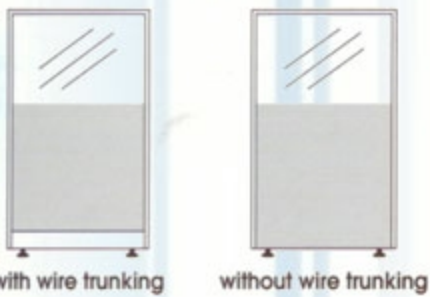

# Office SOLUTIONS

Changing with the way you work

Office Partitions

Full Fabric Panel (with/without wire trunking)

Half Glass Panel (with/without wire trunking)

JUNCTION POST & END POST

Muni Building, Ameene Magu Showroom Tel:3331512 Fax:3331513  
 email: info@muni.com.mv  
 www.munihomecare.com